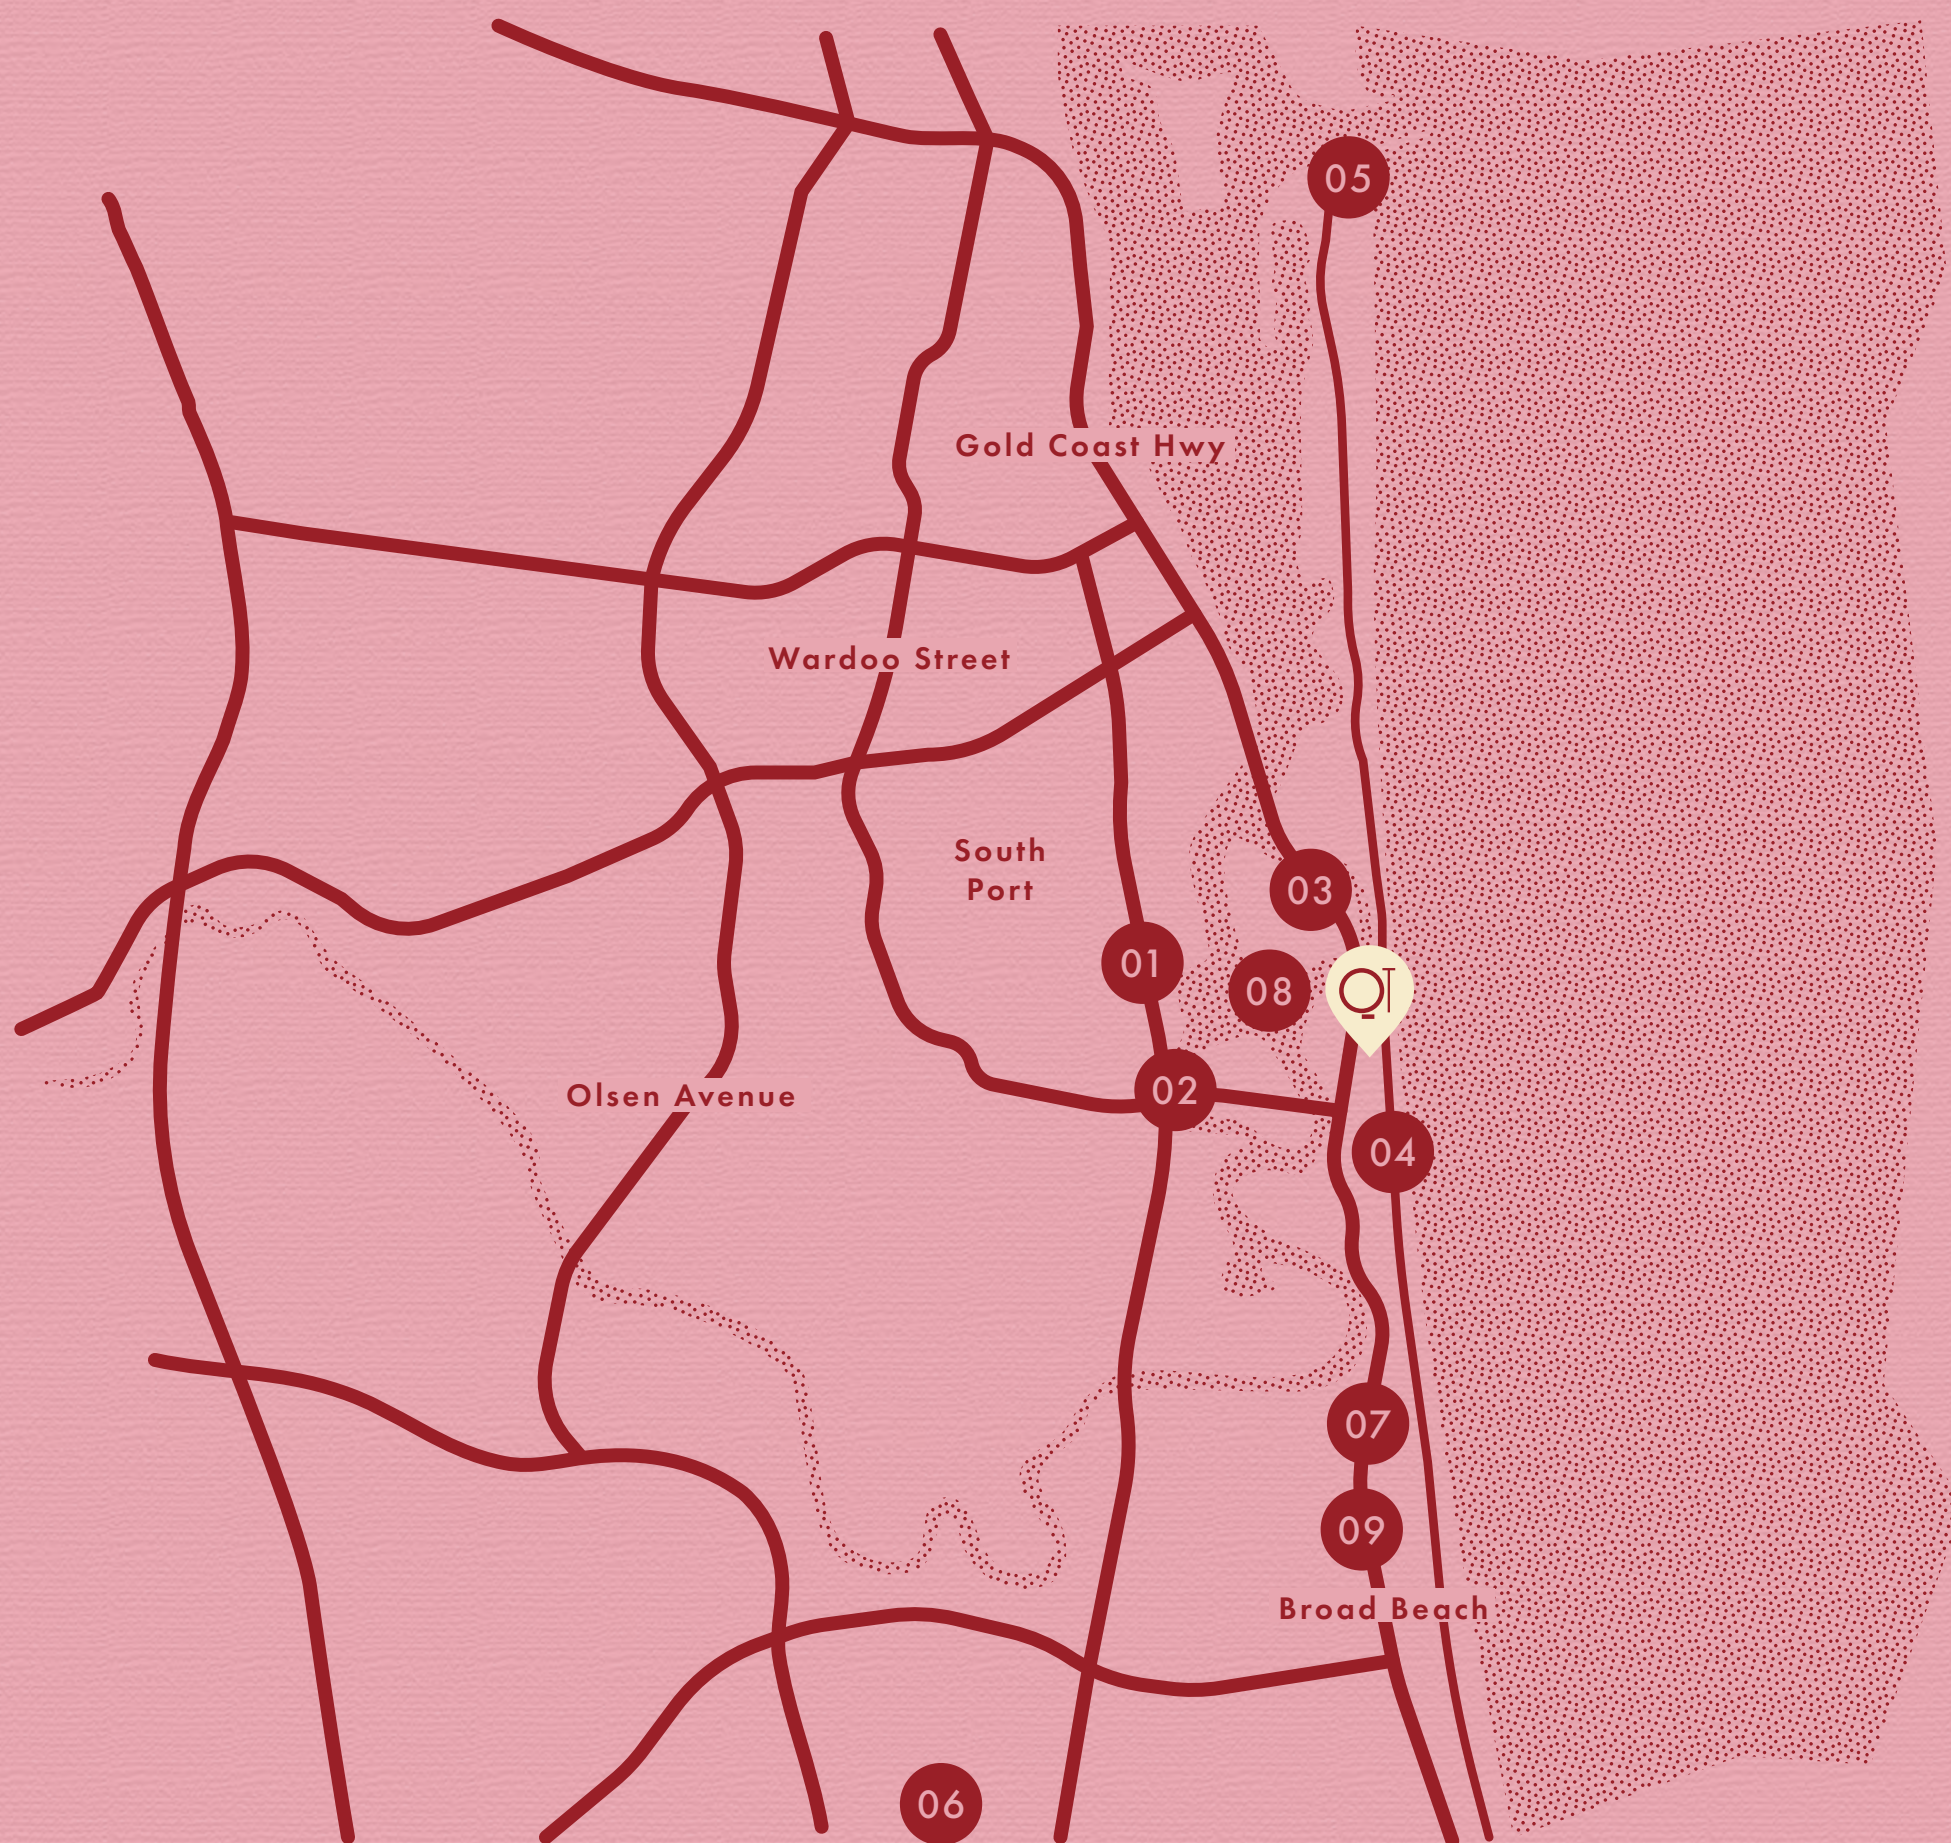

ORIG. FLT.

**STRUT**

TRANSFER AT

AIRLINE FLT. NO.

**YOUR**

PUPS'S NAME

**PUP!**

A DIGITAL PET MAP FEATURING LOCAL WALKS, DOG PARKS, CAFÉS AND QT-APPROVED SPOTS TO SEE, AND BE SEEN AT.

*PUP YEAH!*

**GOLD COAST**

ADDRESS

7 Staghorn Ave, Surfers Paradise QLD 4217

**BAGGAGE (CLAIM) TAG**

PAWTHORISED

## GOLD COAST MAP

### MAP INDEX

01. HARRY BOND PARK  
ON-LEASH + OFF-LEASH DOG PARK

02. CHEVRON ISLAND PARK  
OFF-LEASH DOG PARK

03. PARADISE WATERS PARK  
OFF-LEASH DOG PARK

04. ESPLANADE  
PET FRIENDLY WALK

05. THE SPIT DOG BEACH  
PET FRIENDLY BEACH