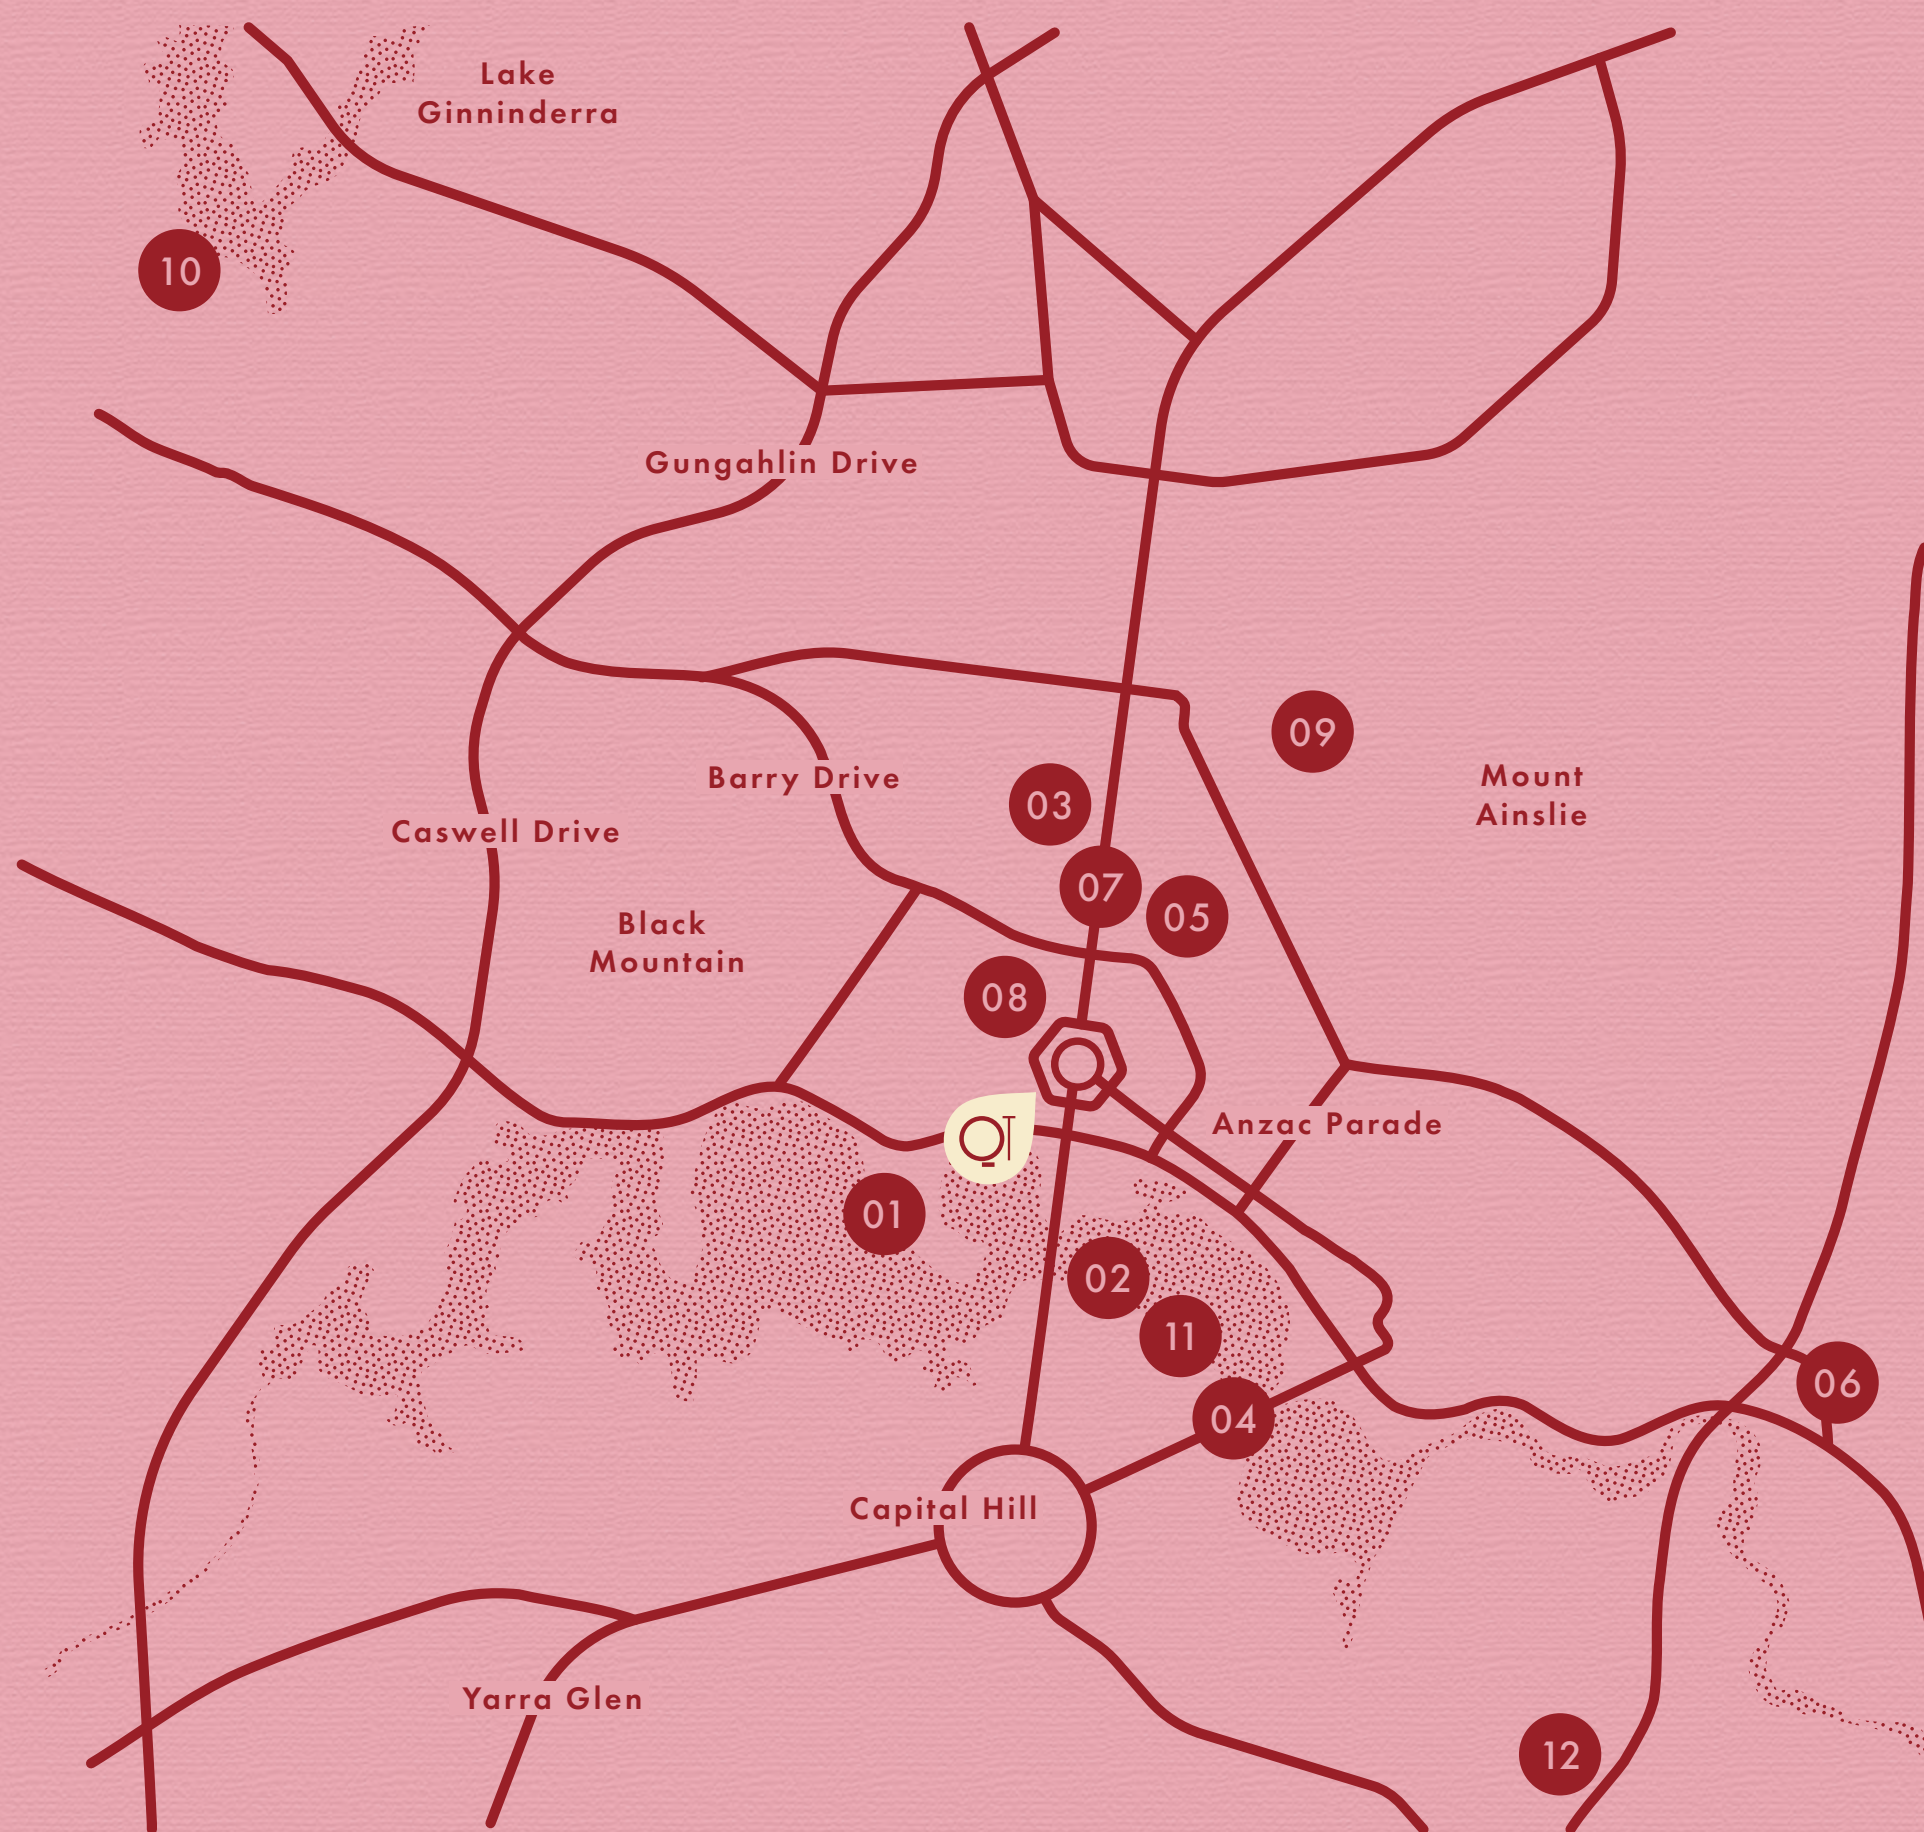

PUP YEAH!

CANBERRA

ADDRESS

1 London Cct
Canberra
ACT
2601

**BAGGAGE
(CLAIM)
TAG**

PAWTHORISED

CANBERRA MAP

MAP INDEX

01. LAKE BURLEY GRIFFIN
DOG FRIENDLY ON-LEASH

02. BRIDGE TO BRIDGE LOOP
DOG FRIENDLY WALK

03. HAIG PARK
DOG FRIENDLY OFF-LEASH

04. NGA SCULPTURE GARDENS
DOG FRIENDLY ON-LEASH

05. PAWPARAZZI PET
PET STORE

06. ANIMAL REFERRAL
HOSPITAL (ARH)
24/7 EMERGENCY VET SERVICE

07. NORTHSIDE
VETERINARY CENTRE

08. TWO BEFORE TEN
HOBART PLACE
DOG FRIENDLY CAFÉ & COFFEE
ROASTER

09. EDGAR'S INN
DOG-FRIENDLY INN

10. STELLA'S BY THE LAKE
DOG FRIENDLY CAFÉ

11. THE JETTY
DOG FRIENDLY CAFÉ AND PUB

12. CAPITAL BREWING CO
DOG FRIENDLY PUB