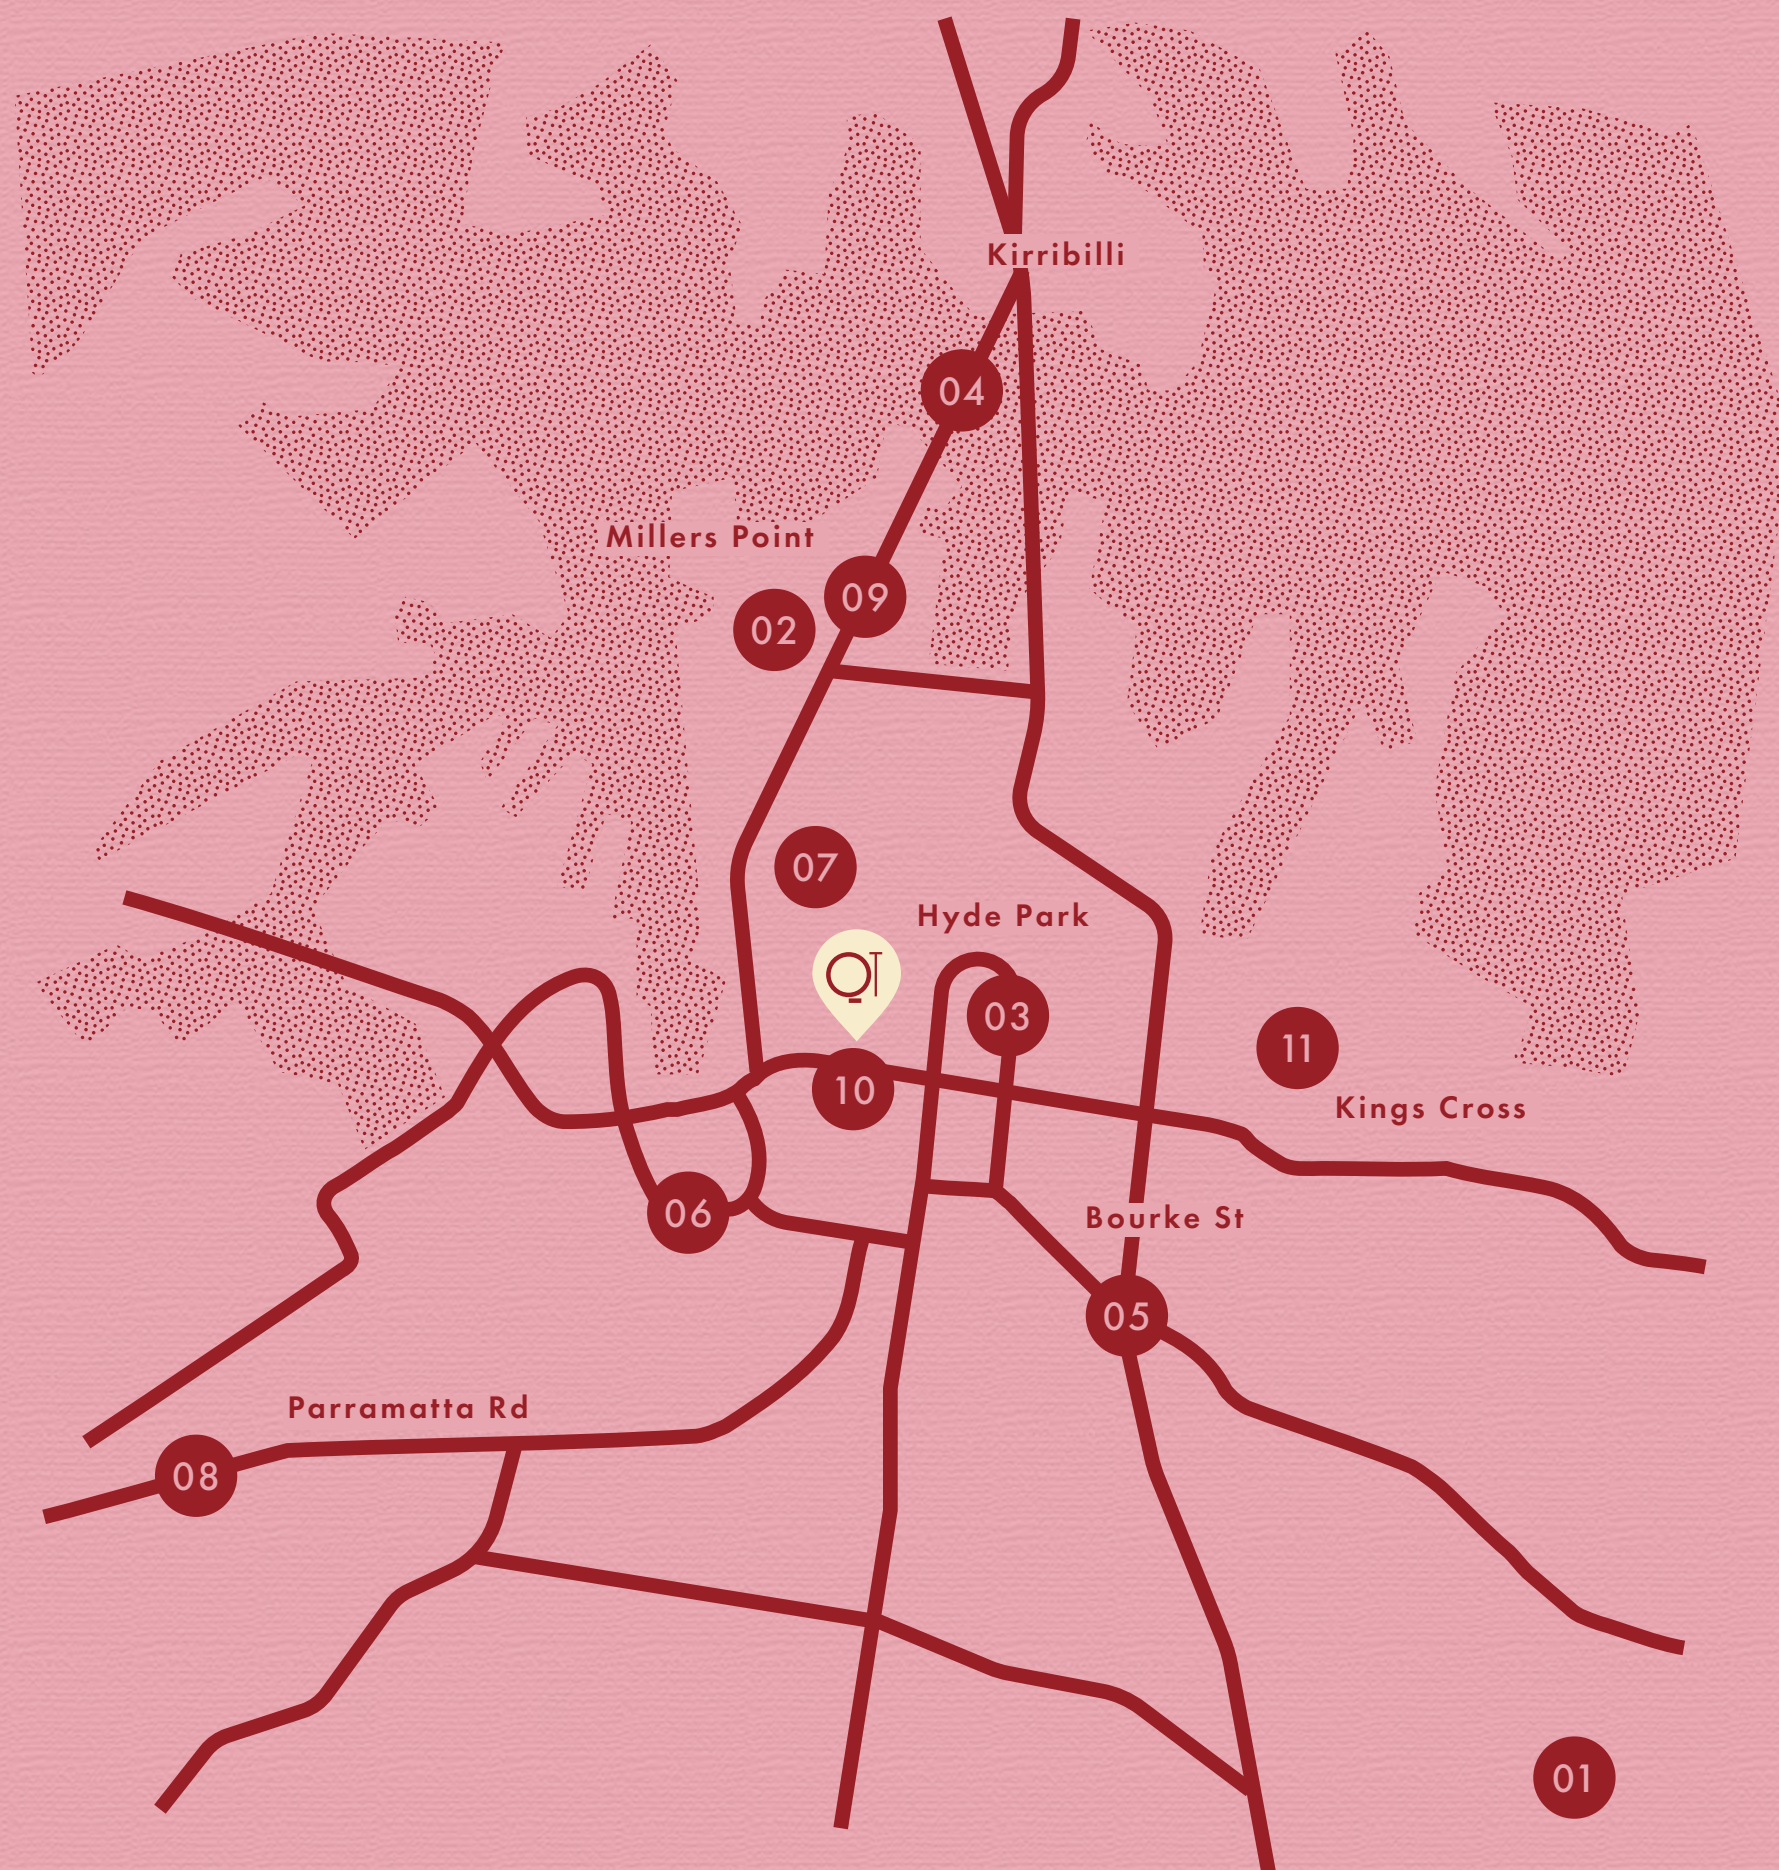

ORIG. FLT.

STRUT

TRANSFER AT

AIRLINE FLT. NO.

YOUR

PUPS'S NAME

PUP!

A DIGITAL PET MAP FEATURING
LOCAL WALKS, DOG PARKS,
CAFÉS AND QT-APPROVED SPOTS
TO SEE, AND BE SEEN AT.

PUP YEAH!

SYDNEY

ADDRESS

49 Market
Street
Sydney
NSW 2000

**BAGGAGE
(CLAIM)
TAG**

PAWTHORISED

SYDNEY MAP

MAP INDEX

- | | |
|---|--|
| 01. <u>CENTENNIAL PARK</u>
OFF-LEASH PARK | 07. <u>CBD VETS AUSTRALIA</u>
LOCAL VET CLINIC |
| 02. <u>OBSERVATORY HILL</u>
OFF-LEASH AREA WITH
HARBOUR VIEWS | 08. <u>UNIVERSITY VETERINARY
TEACHING HOSPITAL
SYDNEY</u>
24 HOUR EMERGENCY VET SERVICE |
| 03. <u>HYDE PARK</u>
ON-LEASH PARK | 09. <u>AUSTRALIAN HERITAGE
HOTEL</u>
PET FRIENDLY PUB |
| 04. <u>HARBOUR BRIDGE TO
KIRRIBILLI</u>
PET FRIENDLY WALK | 10. <u>HARPER ROOFTOP BAR</u>
PET FRIENDLY BAR |
| 05. <u>PUPNPUSSY</u>
PET BOUTIQUE | 11. <u>SMALL'S DELI</u>
PET FRIENDLY CAFÉ/DELI |
| 06. <u>PUPPUCINO PET SPA</u>
DOG GROOMER | |