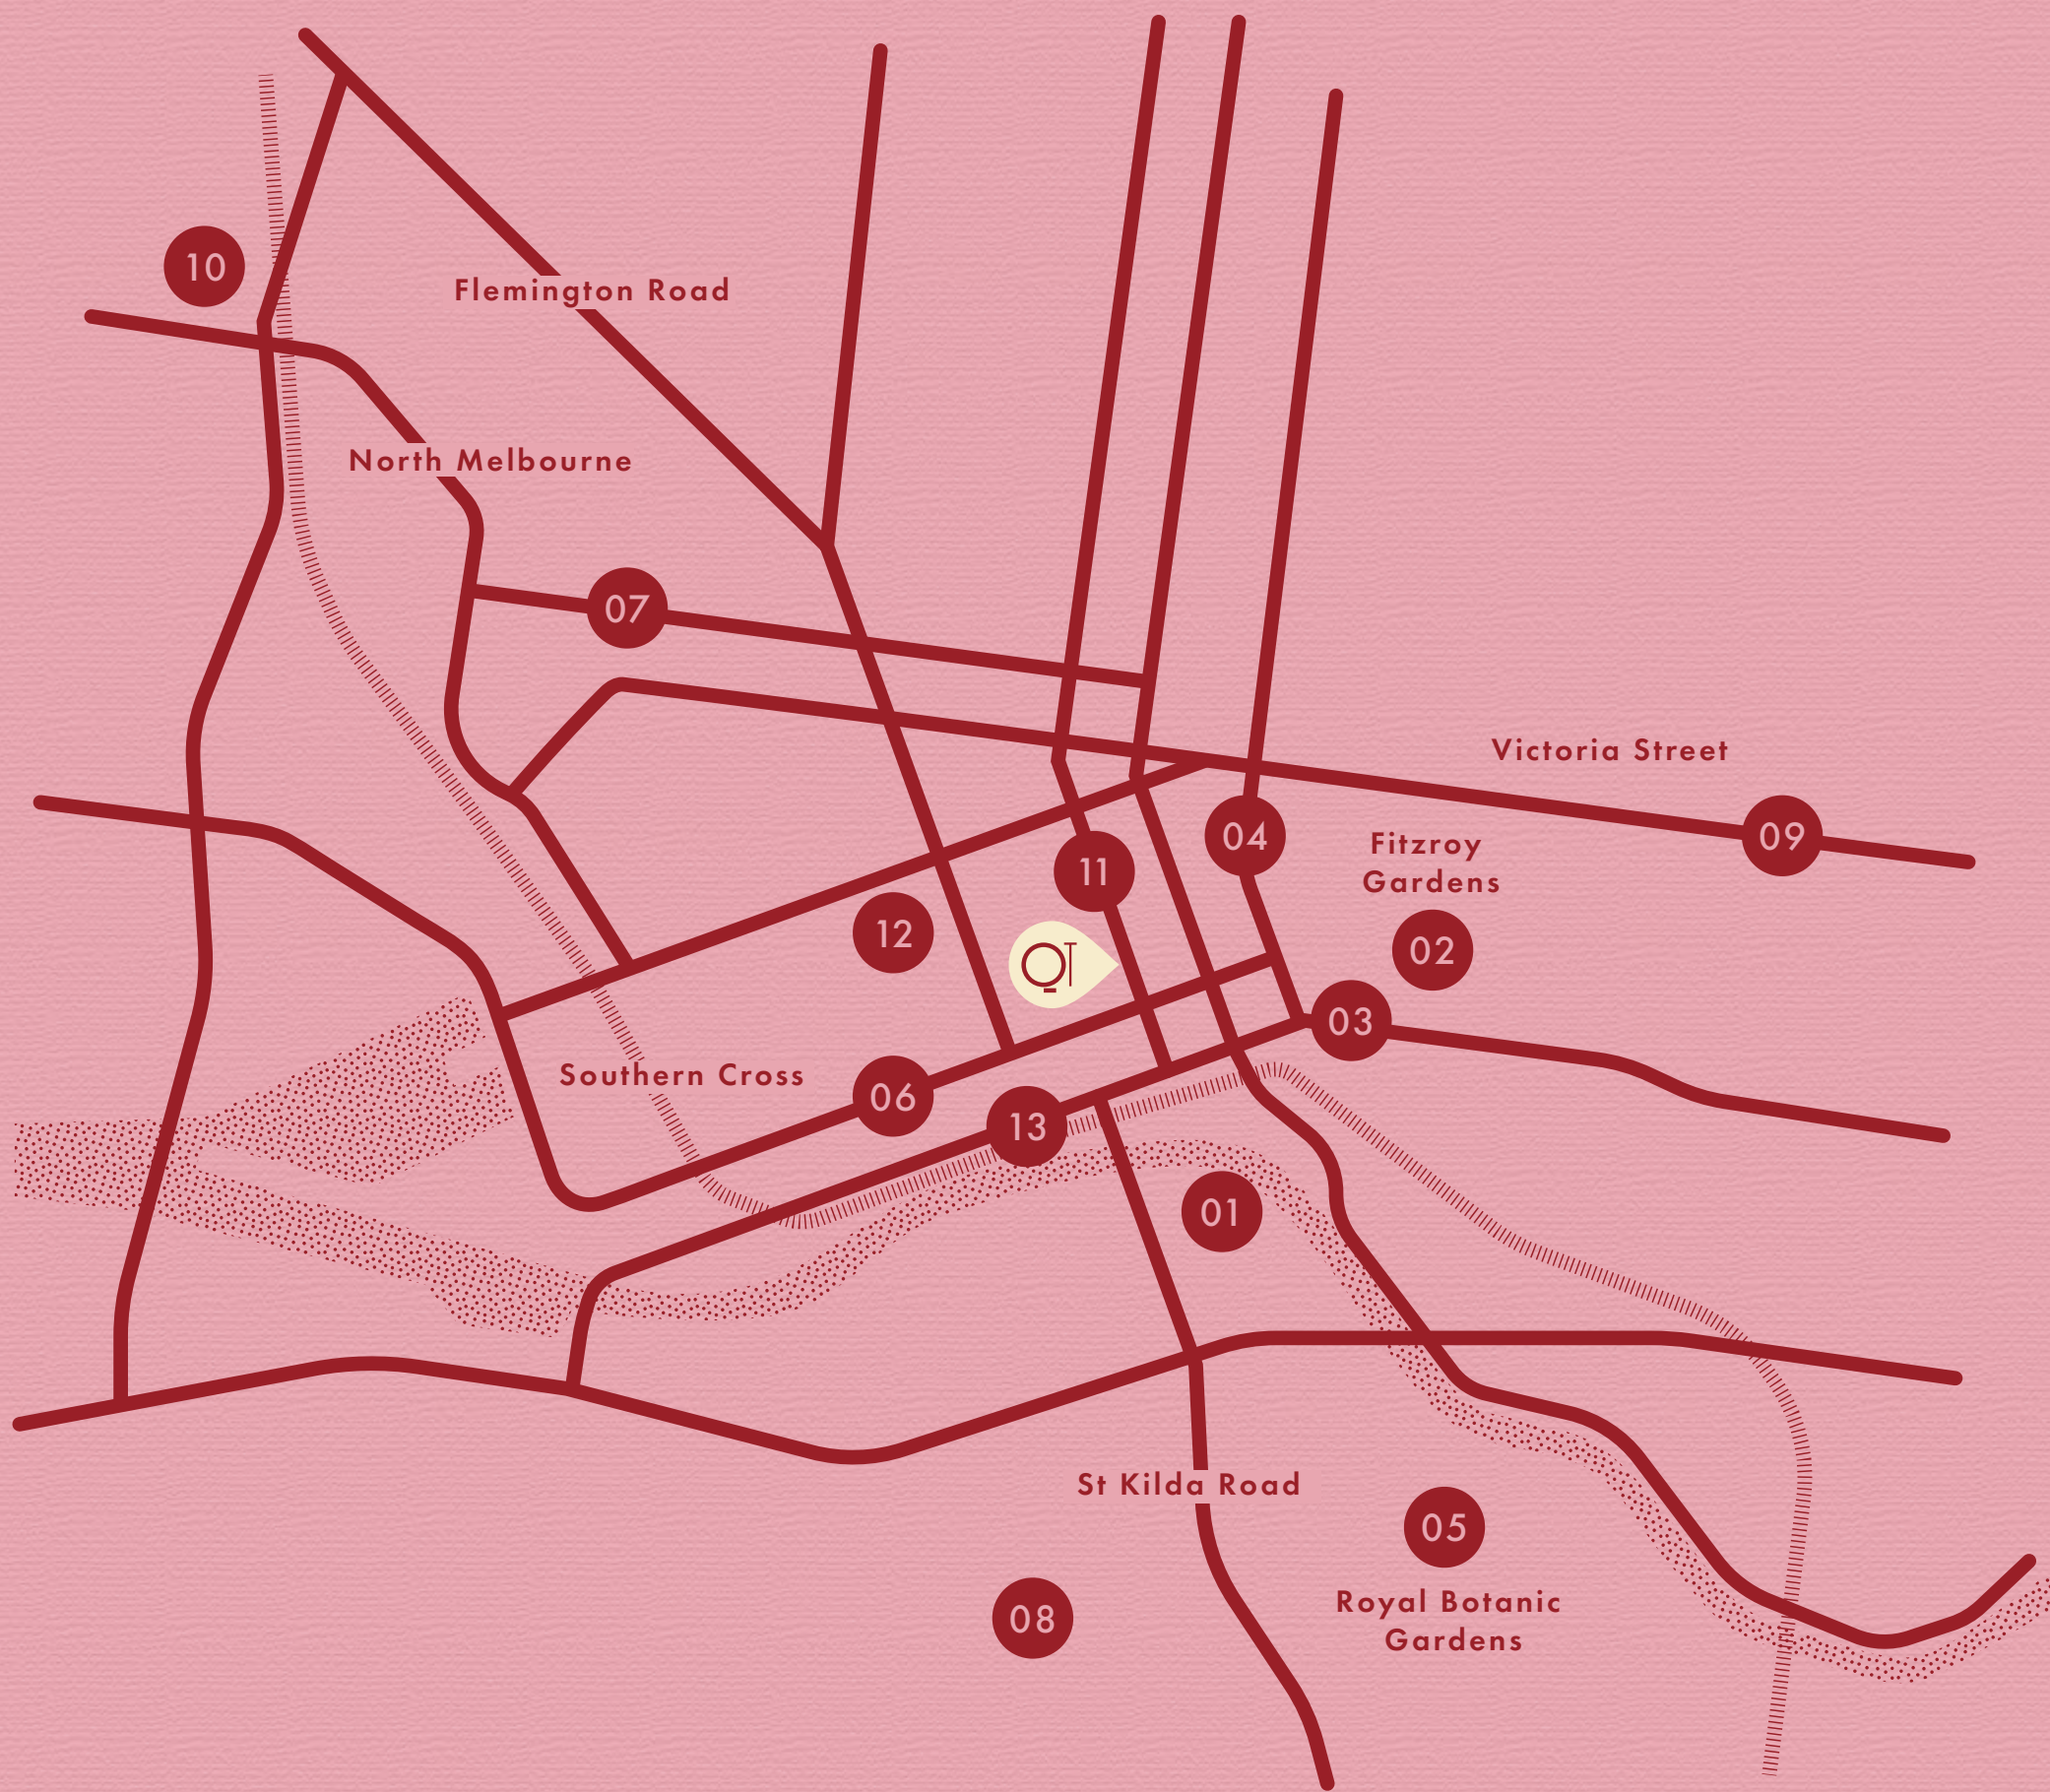

ORIG. FLT.

STRUT

TRANSFER AT

AIRLINE FLT. NO.

YOUR

PUPS'S NAME

PUP!

A DIGITAL PET MAP FEATURING
LOCAL WALKS, DOG PARKS,
CAFÉS AND QT-APPROVED SPOTS
TO SEE, AND BE SEEN AT.

PUP YEAH!

MELBOURNE

ADDRESS

133 Russell
Street
Melbourne
VIC 3000

**BAGGAGE
(CLAIM)
TAG**

PAWTHORISED

MELBOURNE MAP

MAP INDEX

- 01. ALEXANDRA GARDENS
OFF-LEASH
- 02. FITZROY GARDENS
OFF-LEASH
- 03. TREASURY GARDENS
OFF-LEASH
- 04. PARLIAMENT GARDENS
OFF-LEASH
- 05. ROYAL BOTANICAL GARDENS
ON-LEASH DOG WALK
- 06. MONTE & CO
PET BOUTIQUE
- 07. THE PAW PRINCIPALITY
PET BOUTIQUE

- 08. THE PET GROCER
PET BOUTIQUE
- 09. EVERVET EAST MELBOURNE
VET CLINIC
- 10. ADVANCED VETCARE
24 HOUR EMERGENCY VET SERVICE
- 11. TINY TAILS RETREAT
PET GROOMER
- 12. HARDWARE SOCIETE
PET FRIENDLY CAFÉ
- 13. ARBORY BAR & EATERY
PET FRIENDLY BAR